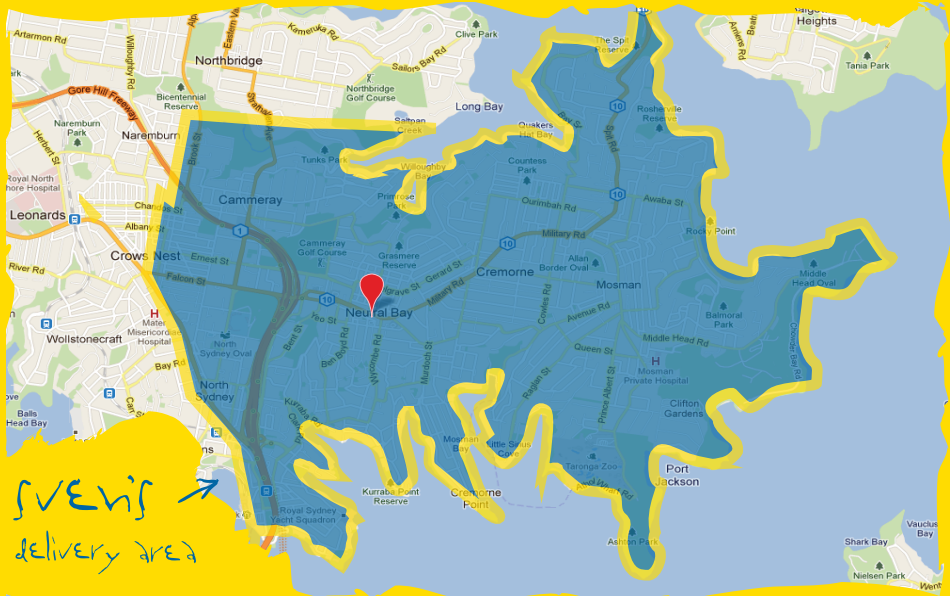

Neutral Bay

delivery info

phone 9909 0960

Sven's delivery time is normally 25 to 45 minutes. Sometimes during peak hours it might take a little bit longer. Thanks for your patience. 'Good things come to those who wait'.

takeaway delivery

opening hours

tuesday – saturday: 5pm – 10pm

sunday: 5pm – 9pm

Minimum order for delivery is \$25

i ♥

SVEN'S

162 Military Rd Neutral Bay 2089. w svens.com.au p 9909 0960 e vikingpizza@svens.com.au